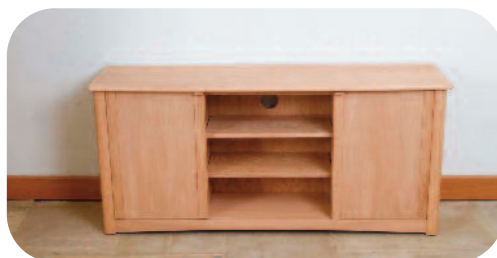

HA348 £1070 ~~£910~~
Entertainment Unit
H60cm x W91cm x D35cm

HA389 £1335 ~~£1135~~
Corner Entertainment Unit
H60cm x W91cm x D45cm

HA350 £1605 ~~£1365~~
Wide Entertainment Unit
H60cm x W130cm x D35cm