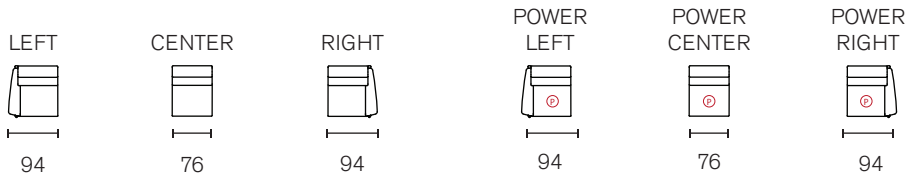

Dimensions

STRESSLESS® MARY
(Wood)

Seat height: 46 cm
 Seat depth: 59 cm
 Sofa height: 102 cm
 Depth upright: 99 cm
 Depth reclined: 173 cm
 Distance to wall: minimum 23 cm

SEPARATE MODULES FOR CUSTOMIZED CONFIGURATIONS

CONFIGURATIONS

Modules with and without Power can be combined in a large number of setups.
 The illustrated setups are examples of popular combinations.

Abbreviations D: Dummy (no Power)
 P: Powered
 LS: Longseat