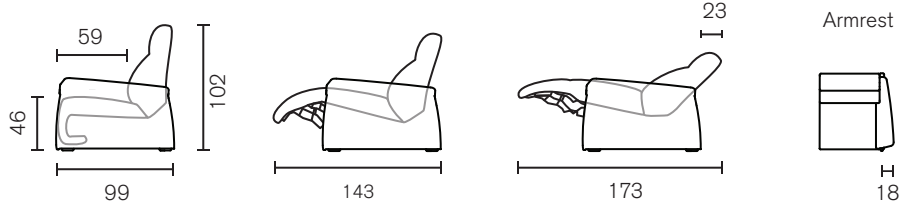

Dimensions

STRESSLESS® MARY
(Wood)

Seat height: 46 cm
 Seat depth: 59 cm
 Sofa height: 102 cm
 Depth upright: 99 cm
 Depth reclined: 173 cm
 Distance to wall: minimum 23 cm

SEPARATE MODULES FOR CUSTOMIZED CONFIGURATIONS

CONFIGURATIONS

Modules with and without Power can be combined in a large number of setups.
 The illustrated setups are examples of popular combinations.

Abbreviations D: Dummy (no Power)
 P: Powered
 LS: Longseat