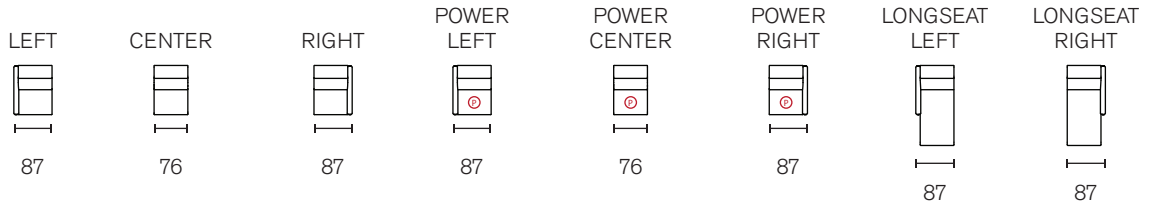

Dimensions

STRESSLESS® EMILY
(Wood)

Seat height: 45 cm
 Seat depth: 58 cm
 Sofa height: 86/100/85 cm
 Depth upright: 111 cm
 Depth reclined: 174 cm
 Depth long seat: 184 cm
 Distance to wall: 8 cm

SEPARATE MODULES FOR CUSTOMIZED CONFIGURATIONS

CONFIGURATIONS

Modules with and without Power can be combined in a large number of setups.
 The illustrated setups are examples of popular combinations.

Abbreviations D: Dummy (no Power)
 P: Powered
 LS: Longseat