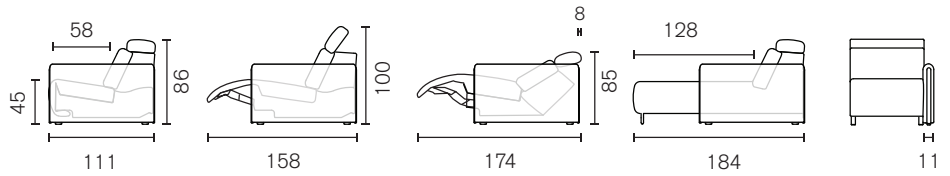

Dimensions

STRESSLESS® EMILY
(Wood)

Seat height: 45 cm
 Seat depth: 58 cm
 Sofa height: 86/100/85 cm
 Depth upright: 111 cm
 Depth reclined: 174 cm
 Depth long seat: 184 cm
 Distance to wall: 8 cm

SEPARATE MODULES FOR CUSTOMIZED CONFIGURATIONS

CONFIGURATIONS

Modules with and without Power can be combined in a large number of setups.
 The illustrated setups are examples of popular combinations.

Abbreviations D: Dummy (no Power)
 P: Powered
 LS: Longseat