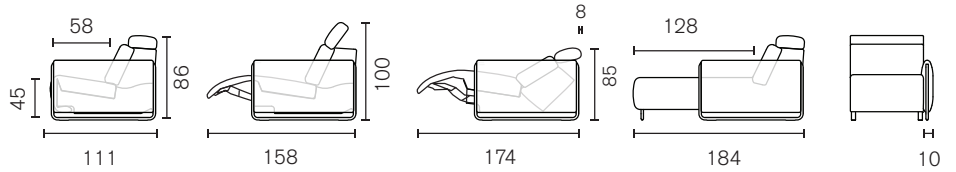

# Dimensions

STRESSLESS® EMILY  
(Steel)

Seat height: 45 cm  
 Seat depth: 58 cm  
 Sofa height: 86/100/85 cm  
 Depth upright: 111 cm  
 Depth reclined: 174 cm  
 Depth long seat: 184 cm  
 Distance to wall: 8 cm

## CONFIGURATIONS

Modules with and without Power can be combined in a large number of setups.  
 The illustrated setups are examples of popular combinations.

Abbreviations D: Dummy (no Power)  
 P: Powered  
 LS: Longseat