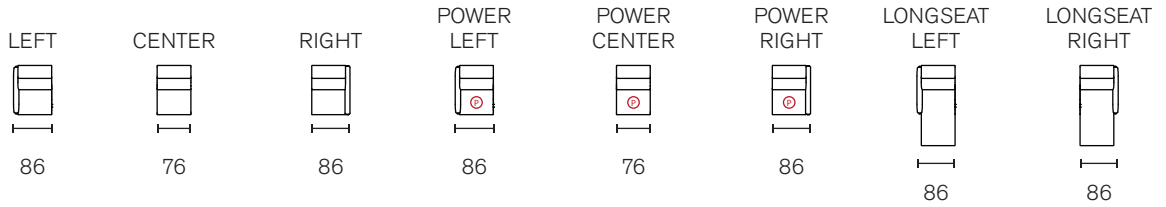

# Dimensions

STRESSLESS® EMILY  
(Steel)

Seat height: 45 cm  
 Seat depth: 58 cm  
 Sofa height: 86/100/85 cm  
 Depth upright: 111 cm  
 Depth reclined: 174 cm  
 Depth long seat: 184 cm  
 Distance to wall: 8 cm

## CONFIGURATIONS

Modules with and without Power can be combined in a large number of setups.  
 The illustrated setups are examples of popular combinations.

Abbreviations D: Dummy (no Power)  
 P: Powered  
 LS: Longseat