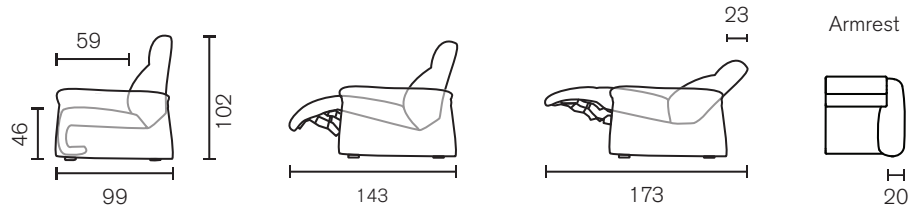

Dimensions

STRESSLESS® MARY
(Upholstered)

Seat height: 46 cm
 Seat depth: 59 cm
 Sofa height: 102 cm
 Depth upright: 99 cm
 Depth reclined: 173 cm
 Distance to wall: minimum 23 cm

SEPARATE MODULES FOR CUSTOMIZED CONFIGURATIONS

CONFIGURATIONS

Modules with and without Power can be combined in a large number of setups.
 The illustrated setups are examples of popular combinations.

Abbreviations D: Dummy (no Power)
 P: Powered
 LS: Longseat