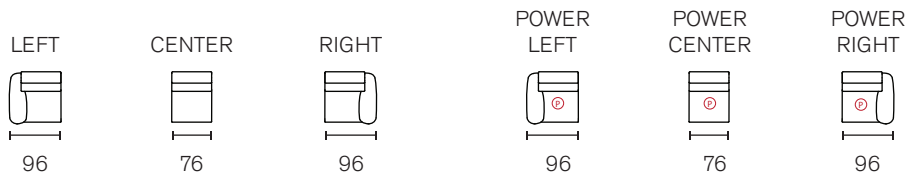

Dimensions

STRESSLESS® MARY
(Upholstered)

Seat height: 46 cm
 Seat depth: 59 cm
 Sofa height: 102 cm
 Depth upright: 99 cm
 Depth reclined: 173 cm
 Distance to wall: minimum 23 cm

SEPARATE MODULES FOR CUSTOMIZED CONFIGURATIONS

CONFIGURATIONS

Modules with and without Power can be combined in a large number of setups.
 The illustrated setups are examples of popular combinations.

Abbreviations D: Dummy (no Power)
 P: Powered
 LS: Longseat