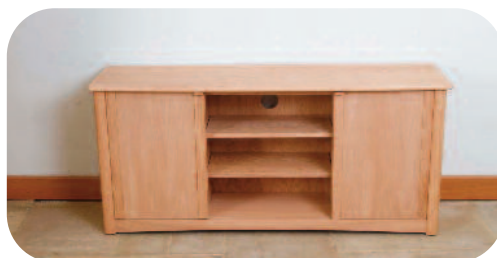

HA348 £980 **£835**
Entertainment Unit
H60cm x W91cm x D35cm

HA389 £1225 **£1040**
Corner Entertainment Unit
H60cm x W91cm x D45cm

HA350 £1470 **£1250**
Wide Entertainment Unit
H60cm x W130cm x D35cm