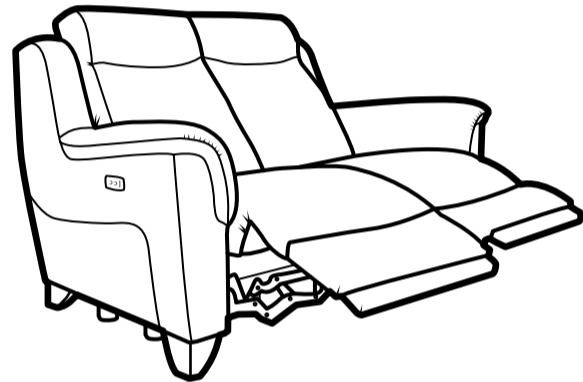

MANHATTAN

MANHATTAN CHAIR

Height	100 cm
Width	98 cm
Depth	98 cm
Seat Height	51 cm
Seat Width	54 cm
Seat Depth	54 cm
Arm Height	62 cm
Leg Height	10 cm

MANHATTAN 2 SEATER

Height	100 cm
Width	162 cm
Depth	98 cm
Seat Height	51 cm
Seat Width	117 cm
Seat Depth	54 cm
Arm Height	62 cm
Leg Height	10 cm

MANHATTAN 3 SEATER

Height	100 cm
Width	207 cm
Depth	98 cm
Seat Height	51 cm
Seat Width	162 cm
Seat Depth	54 cm
Arm Height	62 cm
Leg Height	10 cm

Parker Knoll

MANHATTAN CHAIR POWER RECLINER

Height (max)	100 cm
Width	98 cm
Depth	98 cm
Full Recline	158 cm
Seat Height	51 cm
Seat Width	54 cm
Seat Depth	54 cm
Arm Height	62 cm
Leg Height	10 cm

MANHATTAN 2 SEATER POWER RECLINER

Height (max)	100 cm
Width	162 cm
Depth	98 cm
Full Recline	158 cm
Seat Height	51 cm
Seat Width	117 cm
Seat Depth	54 cm
Arm Height	62 cm
Leg Height	10 cm

MANHATTAN 3 SEATER POWER RECLINER

Height (max)	100 cm
Width	207 cm
Depth	98 cm
Full Recline	158 cm
Seat Height	51 cm
Seat Width	162 cm
Seat Depth	54 cm
Arm Height	62 cm
Leg Height	10 cm

Options

Standard	Options
Wood finish	Mahogany
	Teak