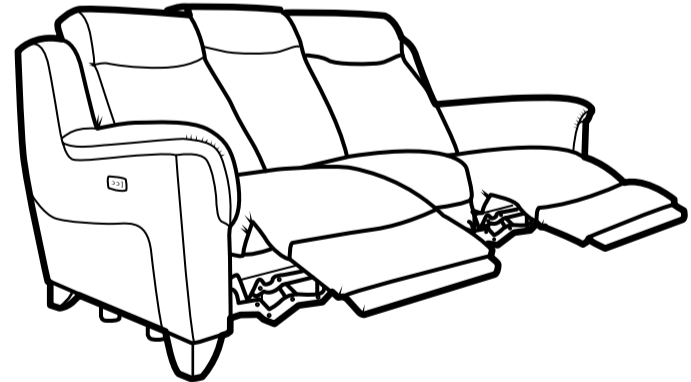

MANHATTAN

MANHATTAN CHAIR

Height	100 cm
Width	98 cm
Depth	98 cm
Seat Height	51 cm
Seat Width	54 cm
Seat Depth	54 cm
Arm Height	62 cm
Leg Height	10 cm

MANHATTAN 2 SEATER

Height	100 cm
Width	162 cm
Depth	98 cm
Seat Height	51 cm
Seat Width	117 cm
Seat Depth	54 cm
Arm Height	62 cm
Leg Height	10 cm

MANHATTAN 3 SEATER

Height	100 cm
Width	207 cm
Depth	98 cm
Seat Height	51 cm
Seat Width	162 cm
Seat Depth	54 cm
Arm Height	62 cm
Leg Height	10 cm

Parker Knoll

MANHATTAN CHAIR POWER RECLINER

Height (max)	100 cm
Width	98 cm
Depth	98 cm
Full Recline	158 cm
Seat Height	51 cm
Seat Width	54 cm
Seat Depth	54 cm
Arm Height	62 cm
Leg Height	10 cm

MANHATTAN 2 SEATER POWER RECLINER

Height (max)	100 cm
Width	162 cm
Depth	98 cm
Full Recline	158 cm
Seat Height	51 cm
Seat Width	117 cm
Seat Depth	54 cm
Arm Height	62 cm
Leg Height	10 cm

MANHATTAN 3 SEATER POWER RECLINER

Height (max)	100 cm
Width	207 cm
Depth	98 cm
Full Recline	158 cm
Seat Height	51 cm
Seat Width	162 cm
Seat Depth	54 cm
Arm Height	62 cm
Leg Height	10 cm

Options

Standard	Options
Wood finish	Mahogany
	Teak