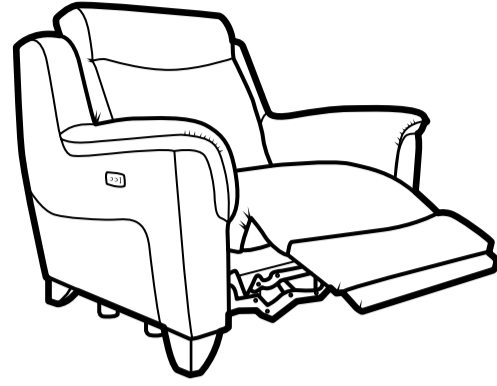

MANHATTAN

MANHATTAN CHAIR

Height	100 cm
Width	98 cm
Depth	98 cm
Seat Height	51 cm
Seat Width	54 cm
Seat Depth	54 cm
Arm Height	62 cm
Leg Height	10 cm

MANHATTAN 2 SEATER

Height	100 cm
Width	162 cm
Depth	98 cm
Seat Height	51 cm
Seat Width	117 cm
Seat Depth	54 cm
Arm Height	62 cm
Leg Height	10 cm

MANHATTAN 3 SEATER

Height	100 cm
Width	207 cm
Depth	98 cm
Seat Height	51 cm
Seat Width	162 cm
Seat Depth	54 cm
Arm Height	62 cm
Leg Height	10 cm

Parker Knoll

MANHATTAN CHAIR POWER RECLINER

Height (max)	100 cm
Width	98 cm
Depth	98 cm
Full Recline	158 cm
Seat Height	51 cm
Seat Width	54 cm
Seat Depth	54 cm
Arm Height	62 cm
Leg Height	10 cm

MANHATTAN 2 SEATER POWER RECLINER

Height (max)	100 cm
Width	162 cm
Depth	98 cm
Full Recline	158 cm
Seat Height	51 cm
Seat Width	117 cm
Seat Depth	54 cm
Arm Height	62 cm
Leg Height	10 cm

MANHATTAN 3 SEATER POWER RECLINER

Height (max)	100 cm
Width	207 cm
Depth	98 cm
Full Recline	158 cm
Seat Height	51 cm
Seat Width	162 cm
Seat Depth	54 cm
Arm Height	62 cm
Leg Height	10 cm

Options

Standard	Options
Wood finish	Mahogany
	Teak