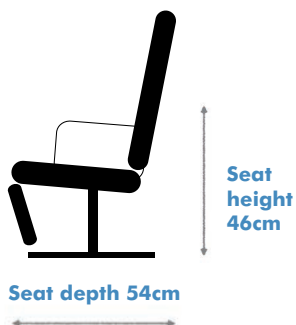

## 15 different options. 1 price!

### SMALL

W: 82 x D: 88 x H: 107 cm

### MEDIUM

W: 82 x D: 90 x H: 109 cm

### LARGE

W: 82 x D: 92 x H: 113 cm

Wood

Stainless steel look

Wood with aluminium ring

Stainless steel

Covered with leather or fabric

**himolla**  
Quality made in Germany