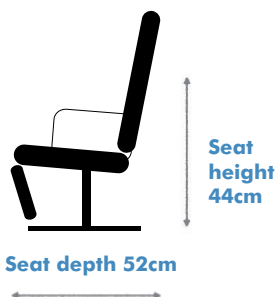

# Sinatra recliner - 7637

5 Year Guarantee

- Two seat options - soft or medium
- Wide choice of leather colours / quality and fabric
- Three sizes of chair
- Five designs of base
- Reclines and swivels
- Manual, gas back - independent adjustment

### SMALL

W: 82 x D: 88 x H: 107 cm

### MEDIUM

W: 82 x D: 90 x H: 109 cm

### LARGE

W: 82 x D: 92 x H: 113 cm

Wood

Stainless steel look

Wood with aluminium ring

Stainless steel

Covered with leather or fabric

**himolla**  
Quality made in Germany