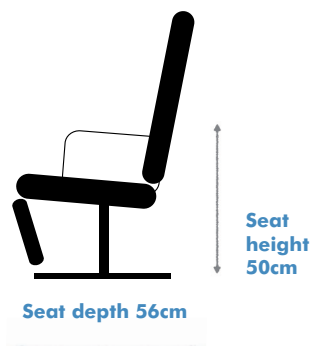

### SMALL

W: 82 x D: 88 x H: 107 cm

### MEDIUM

W: 82 x D: 90 x H: 109 cm

### LARGE

W: 82 x D: 92 x H: 113 cm

Wood

Stainless steel look

Wood with aluminium ring

Stainless steel

Covered with leather or fabric

**himolla**  
Quality made in Germany