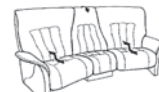

RHI 04/17

3 seater sofa with Cumuly function

also available with electric motor
W: 211 x D: 90 x H: 107 cm

2.5 seater sofa with Cumuly function

also available with electric motor
W: 174 x D: 90 x H: 107 cm

2 seater sofa with Cumuly function

also available with electric motor
W: 154 x D: 90 x H: 107 cm

Armchair with Cumuly function

also available with electric motor
Lg: W: 90 x D: 90 x H: 107 cm
Sm: W: 86 x D: 90 x H: 107 cm

Curved sofa with Cumuly function and table

also available with electric motor
W: 234 x D: 104 x H: 107 cm
total width reclined 245 cm

3 seater sofa - with high fixed back

W: 211 x D: 90 x H: 107 cm

2.5 seater sofa - with high fixed back

W: 174 x D: 90 x H: 107 cm

2 seater sofa - with high fixed back

W: 154 x D: 90 x H: 107 cm

Lift & rise power armchair with Cumuly function and casters

Battery power pack option also available
Lg: W: 95 x D: 90 x H: 109 cm